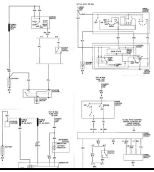

88 CHEVY WIRE DIAGRAM

crowdsale.exmo.me

S&S Cycle manufactures several engine components for Buells. This includes everything from cases to heads and flywheels. The most interesting product for Buells is a 100 cubic inch long block.

The X1-Files: Buell American Motorcycles

View and Download Factory Five Racing '33 Hot Rod assembly manual online. '33 Hot Rod Automobile pdf manual download.

FACTORY FIVE RACING '33 HOT ROD ASSEMBLY MANUAL Pdf Download.

View and Download GMC SIERRA 1995 manual online. SIERRA 1995 Automobile pdf manual download.

GMC SIERRA 1995 MANUAL Pdf Download.

Supplementing the September 2007 issue of GMC Motorhome News, Sam Carson of Indian Harbour Beach, Florida, has advised that new American Petroleum Institute (API) SM Service Category oils contain a significantly lower amount of zinc dialkyl dithio phosphate (ZDDP) than former API SL, SJ and earlier API Service Category oils.

ENGINE - GMC MOTORHOME

Delegation strategies for the NCLEX, Prioritization for the NCLEX, Infection Control for the NCLEX, FREE resources for the NCLEX, FREE NCLEX Quizzes for the NCLEX, FREE NCLEX exams for the NCLEX, Failed the NCLEX - Help is here

Comprehensive NCLEX Questions Most Like The NCLEX

Sanitizing the fresh water tank and plumbing When your fresh water tank is about 1/2 full, mix a ratio of 1/4-cup of non-scented liquid household bleach (sodium hypochlorite) with one gallon of fresh water.

Vintage Birds Chapter FMCA

Redarc Brake Controller - 331-EBRH-ACCV2. Mount the control knob of this proportional controller on your dash or console, and affix the main unit in an out-of-the-way spot. 3-Axis accelerometer ensures unit works no matter its positioning.

Redarc Tow-Pro Elite Trailer Brake Controller - 1 to 3

Why won't my car start when it's warmed up, even though it starts fine when it's cold? This is a common problem on 924's. The first thing to do is make sure that the car is running and tuned properly.

924 Garage FAQ - 924.org

1985 Jaguar XJ6 LS1 V8 Conversion By David Yurechko Last Updated June 16, 2014 After working with all kinds of vehicles for a number of years, I decided it was time to put together my own hot-rod.

Dave's Jaguar XJ6 LS1 Swap

I've been saving these links to a .txt file for future reference. Its been growing and i figured I might as well share. If anyone has a link they want...

1st Gen. "DIY" and "How To" Thread: Compiled list of

Engine Tune and Performance Issues on Volvo cars ... Fuel Intake Carbon Removal. Problems With Valve and Injector Deposits. [Motor Magazine, Dec 2002] As a vehicle approaches higher mileage, you can generally expect intake valve deposits (IVDs) and injector deposits.

Engine Tune and Performance - volvoclub.org.uk

The two capacitors are optional but recommended. The 1.0 μ F capacitor on the +12V is helpful, it is similar to the one used on EDIS. What it does is provide brief energy storage for the discharge.

Megasquirt Sequencer Coils - MegaSquirt(R) FAQ Main Page