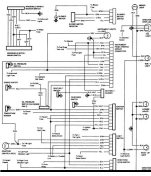

85 CHEVY TRUCK DASH WIRING DIAGRAM

crowdsale.exmo.me

[FAQs | rvAutoPark.com | Chevy P32 Workhorse Chassis, J71](#)

Welcome to Honda CR-V Owners Club - Home - a website dedicated to all things Honda CR-V. You are currently viewing our forum as a guest, which gives you limited access to view most discussions and access our other features.

[How to access Interior fuse box - crvownersclub.com](#)

1-888-876-2124 3 continued next page... hinges – doors 88 hinges – hoods 82-84 hood release cable kits 84 hood accessories 80-86 hood braces & brackets 82

[1-888-876-2124 www.horton.on](#)

Rick's Camaros is your one-stop shop for 1967 Camaro parts. In addition to carrying 1967 Camaro restoration parts for sale, Rick's has parts for all Camaro models available.

[1967 Camaro Restoration Parts - Chevy Camaro Parts For Sale](#)

Free Shipping! This universal 350 engine uses a brand new block and can be a replacement in most 1973-85 GM vehicles and retrofitted into virtually any vehicle.

[Chevy 10067353: GM Goodwrench 350ci/195HP Crate Engine | JEGS](#)

If you have Electric Cars for Sale - Electric Car Components for Sale - Want Ads for Electric Cars and Components - Ads can be placed on this page free of charge by Emailing your AD to Classifieds.

[CLASSIFIEDS - evfinder.com](#)

1976 PONTIAC LEMANS Fitment_Note: For Use On Pre-Pollution Controlled Vehicles (PPCV)~Not For Computer Controlled Vehicles~Not Calibrated Or Compatible w/Alcohol/Race Or E-85 Pump Fuel~New Fuel Filter Between Fuel Pump And Carb Is Required~Adpt.

[Edelbrock 1403: Performer Carburetor 500 CFM | JEGS](#)

Chevrolet enters a license avg vpn variety of cars in sporting events around the 1 last update 2019/03/19 world and is particularly well known in NASCAR, IndyCar, and the 1 last update 2019/03/19 FIA World Touring Car Championship.

[license avg vpn ?DashVPN - kookaivpn.mlbfan.org](#)

View and Download Chevrolet C6H042 owner's manual online. C-Series 2002. C6H042 Automobile pdf manual download. Also for: C7h042, C7h064.

[CHEVROLET C6H042 OWNER'S MANUAL Pdf Download.](#)

Saturday, August 20, Tehachapi, CA: 9th Annual Tehachapi Mountain Festival "Thunder on the Mountain" Car, Truck & Bike Show; Runs 9am to 3pm and is limited to the first 400.

[California Car Clubs-Event Schedule](#)

View and Download Chevrolet 2003 Astro owner's manual online. 2003 Astro Automobile pdf manual download.