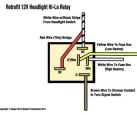

6 VOLT HEADLIGHT RELAY WIRING DIAGRAM

crowdsale.exmo.me

GROUP 08 - ELECTRICAL SYSTEM - Hansen Web Design

Flasher and Blinkers Light Flashing Circuits and Tutorials - This circuit is similar to the LED clock using 12 neon indicator lamps instead of LEDs. It operates from 2 high capacity ni-cad cells (2.5 volts) which keep it going for a couple weeks.

Flasher and Blinkers Light Flashing Circuits - Electronics

View and Download Prestige APS-596E installation manual online. Remote Control Vehicle Security System. APS-596E Car Alarm pdf manual download.

PRESTIGE APS-596E INSTALLATION MANUAL Pdf Download.

2 INTRODUCTION The PS-3025 SH system is a state-of-the-art remote car starter representing a breakthrough in vehicle convenience technology. Designed with OEM integration in mind, it can be customized and used in almost every possible application.

PS-3025SH install V110TIGpLp Jan0802

Lamp / Light Control Circuits and Tutorials - 0 to 10 Volt Analog Control Protocol, 12 Volt DC Fluorescent Lamp Driver, 12 Volt Strobe Circuit, Advance Power System Experimenters Kit

Lamp / Light Control Circuits - Electronics Tutorial and

View and Download K-9 K9-5 Classic installation manual online. Car Alarm. K9-5 Classic Car Alarm pdf manual download. Also for: 5 classic.

K-9 K9-5 CLASSIC INSTALLATION MANUAL Pdf Download.

SPECIAL EDITION, INC. , home of all BECK products is proud to offer our BECK SPYDER factory wiring harness to the public. This harness is professionally engineered and manufactured to the highest standards, complete with a 16 position modern fuse block (6 constant, 10 ignition switched), a 4 relay panel with relays.

Special Edition, Inc. - BECK Speedster, BECK Spyder, BECK

The circuit diagram of an Automatic Street Light Controller Circuit is explained in this post.

Automatic Street Light Controller Circuit Using Relays and LDR

The Touran Electrical system Design and function Self-study programme 307 Service.

The Touran Electrical system - VolksPage.Net

F-650 / F-750 / LCF Quick Reference Guide Model Year 2004-2011 Your Ford and All-Makes Commercial Parts Experts

F-650 / F-750 / LCF - Power Stroke Diesel

Motor Trend's buyer's guide helps you search for the best new or used station wagon. Get reviews, pricing, photos, MPG, specs and more.

Research, Find & Buy a Station Wagon - Motortrend

Find Sports cars in Motor Trend's buyer's guide. Research reviews, pricing, specs and ratings.