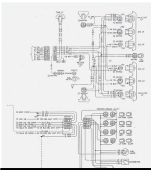

68 CAMARO REAR HARNESS DIAGRAM

crowdsale.exmo.me

---

and are subject to change without notice.

Rare Spares | HOLDEN HQ HOLDEN

HOLDEN VL COMMODORE Rare Spares Restoration, Spare Parts & Accessories Price List as at 21/03/2019. Prices include GST and are subject to change without notice.

Rare Spares | HOLDEN VL COMMODORE

Started on the teardown of the rear suspension, pulled the rear end out and I will send out a third member to get rebuilt. I will start degreasing and prepping the housing for paint.

1963 Ford Falcon Build - RestoMod - pro-touring.com

The 21-year-old Norwegian made her Top Fuel competition debut at the 2017 FIA/FIM European Finals at Santa Pod Raceway and will now join forces with famous team owner Rune Fjeld to make a full assault on the 2019 FIA European Top Fuel Dragster crown.

European Drag Racing News - eurodragster.com

United States: Fort Worth