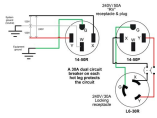

The green Battery Isolator is only for lithium batteries and if you are going to be charging directly off the alternator (which you

50 AMP RV EXTENSION CORD WIRING DIAGRAM

crowdsale.exmo.me

won't be doing with a Goal Zero Lithium Setup.