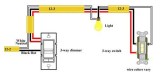

3 WAY SWITCH DIMMER WIRING DIAGRAM

crowdsale.exmo.me

---

supply is switched off at the mains. Either by switching off the consumer ...

DIMMER SWITCHES - PUSH TYPE - Farnell element14

3 For 3-way and 4-way switching, use with Claro switches or other mechanical switches. 4 No derating required if ganged. 5 A physical barrier (partition) must exist when ganging with line-voltage products.

SPECIFICATION SUBMITTAL - Dimmers And Lighting Controls

Installing your dimmer Installation for lights with one wall switch (single-pole) OFF ON x3 Some lights have one wall switch, while others have two or more wall switches (such as stair lights, which have a switch at both the top and bottom of the stairs). We've included instructions for lights with one wall switch (called a single-pole). If your light has more than one switch (called a 3-way ...

Wireless Installing your dimmer Installation for lights

V-Dim is best suited for Incandescent GLS filament lamps. It is NOT suitable for LED or Fluorescent Lighting loads. 2 way dimmers Push On / Push Off and Rotary Dimming

Dimmer Switches - Telco - TLC-Direct

1,933 results for 3 way dimmer switch Save 3 way dimmer switch to get e-mail alerts and updates on your eBay Feed. Unfollow 3 way dimmer switch to stop getting updates on your eBay feed.