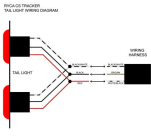

2WIRE LED WIRING DIAGRAMS

crowdsale.exmo.me

---

2 WIRE START STOP DIAGRAM outsideline.co.uk 2 wire start stop pdf TCA4311A Add-on card I2C bus or SMBus
Backplane I2C bus or SMBus SDAIN SCLIN SDAOUT SCLOUT EN VCC