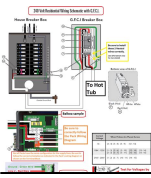

Wire Size For 240v Shop Tools - Electrical - DIY Chatroom

British Standard Low Voltage Industrial Fuse Links APPLICATION DATA One of the long standing advantages of fuse protection is that fuse selection is relatively simple and effective.

LV Catalogue 24/2/03 10:55 AM Page 26 British Standard Low

ATMOR 900 series Electric Tankless Water Heaters revolutionize hot water heaters with technology that provides you with unlimited hot water when you need it, without the wait or worry of ever running out.

ATMOR 13kW/240-Volt 2.25 GPM Electric Tankless Water

Identify the hot power wire (red wire in the diagram above) in the cord leading to the light bulb and make a cut. Connect the side leading to the light bulb to the NO terminal of the relay, and the side leading to the plug to the C terminal.

How to Set Up a 5V Relay on the Arduino - Circuit Basics

Selecting the right type of generator Eskom has received many requests for information on the buying of generators and how to connect their generators at their homes.

Selecting the right type of generator - Eskom

Schneider Electric Conext SW Inverter/Chargers are pure sine wave, with switchable 50/60 Hz functionality available for both 120/240 VAC or 230 VAC models.

Schneider Electric Conext SW Inverter/Chargers | altE

Hybrid Electric Heat Pump Water Heater Installa on Instruc ons and Use & Care Guide Keep this manual in the pocket on heater for future reference whenever maintenance, adjustment or service is required.

Hybrid Electric Heat Pump Water Heater - Lowe's

INTRODUCTION Congratulations on purchasing the highly appraised "SILVER NIGHT" amplifier from "AUDION". Before we discuss circuit topology and design we would like to

300B S.E. SILVER NIGHT - viscontialtafedelta.it

2 3 Introduction Thank you for making the decision to reduce your energy usage (and your energy bills). It's not all about cutting use, homes need energy to function, but identifying waste and cutting it, is one way of

Monitor User Guide - Current Cost Ltd

The Right Products and Solutions for Your Applications www.chromalox.com

www.chromalox - ARCO Engineering

Beacon Products • 2041 58th Avenue Circle East Bradenton, FL 34203 • Phone: 800-345-4928 Due to our continued efforts to improve our products, product specifications are subject to change without notice.

VIPER S Cat.# OPTICS Job Type - hubbelcdn

7 2. CEM120 Terms 2.1. Parts List1 SHIPPING CONTENTS Your new CEM120 mount comes in two shipping boxes. One box contains either a CEM120 (#7300), CEM120EC (#7301) or CEM120EC2 (#7302) mount head, hand controller, and accessories.

iOptron CEM120 Center-Balanced Equatorial Mount

ACN/ARC/CLB. GENERATION SERIES. 70 - 320W. Pulse Start Metal Halide. 50 - 250W. High Pressure Sodium. DECORATIVE POST TOP LUMINAIRE. Streetworks. The ACN/ARC/CLB Generation Series is a marriage of traditional shapes

Streetworks ACN/ARC/CLB Generation Series - Eaton