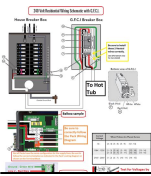

240V HOUSE WIRING

crowdsale.exmo.me

Mains electricity - Wikipedia

This is the story of how we built our shed house at Mt Perry, what we learned along the way and some tips for those considering something similar.

Motorhome and Caravan Technical Articles - Hobohome

1 RESIDENTIAL GENERATOR PRODUCTS CA016001EN – October 2016 www.eatoncanada.ca Product Description A Transfer Switch Panel is a device that is mounted

Residential Generator Products - Electrical and Industrial

Twin Track Transformer Controller for 'N', 'OO' and most small Gauges, with two accessory outputs, this is the most popular unit in our range.

Gaugemaster Transformers & Controllers

Tankless Electric Water Heater Point-of-Use Water Heater Available 3-27 KW Single Phase Voltages. The Hubbell Tankless electric water heater is a highly reliable and easily maintained heater designed for point-of-use or whole house operation.

Tankless Electric Water Heater - Hubbell Heaters

Courtesy of www.ezhomeinspectionsoftware.com This document may only be changed for individual use and may not be redistributed in any way without written consent from the copyrighter.

Courtesy of www.ezhomeinspectionsoftware.com This document

Standard Street Side House Side Street Side House Side Optics Rotated Left @ 90° [L90] Optics Rotated Right @ 90° [R90] OPTIC ORIENTATION