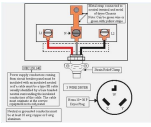

220 VOLT PLUG WIRING DIAGRAM

crowdsale.exmo.me

Interactive DIY Solar Wiring Diagrams for Campers, Van's

These instructions are for building the V3 board for standard B&G code (for MegaSquirt-I or for MegaSquirt-II). If you are using other code, please refer to the assembly instructions that go with your code.

Assembly Guide - MegaSquirt(R) V3.0 Main Board

FRIDGE / FREEZER OPERATION MANUAL Please read all instructions and the safety section carefully before using your new KickAss refrigerator® .

official fridge manual - kickass.com.au

Airbus 380: With 530Km of wires, cables and wiring harnesses weave their way throughout the airframe. With more than 100,000 wires and 40,300 connectors performing 1,150 separate functions, the Airbus A380 has the most complex electrical system Airbus had ever designed.

Motorsports ECU Wiring Harness Construction - RB Racing

It is strongly recommended that the product be designed, constructed, assembled and installed in accordance with nationally recognized safety requirements appropriate for products covered by this standard.