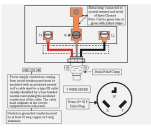

View and Download Chevrolet Volt 2012 owner's manual online. Volt 2012 Automobile pdf manual download.

CHEVROLET VOLT 2012 OWNER'S MANUAL Pdf Download.

SSF Series The SSF series standard strip incorporates a 4-1/4" channel and is available in one, two or three lamp configuration utilizing T5, T8, and T12 lampping.

Striplites - Cooper Industries

Electrical Receptacle Types Buyer's Guide to electrical receptacles (wall plug or "outlet") POST a QUESTION or READ FAQs about how to install and wire electrical outlets or receptacles in buildings.

Electrical Receptacle Types, How to choose the right

Mains electricity by country includes a list of countries and territories, with the plugs, voltages and frequencies they commonly use for providing electrical power to appliances, equipment, and lighting typically found in homes and offices.

Mains electricity by country - Wikipedia

View and Download Chevrolet 2015 VOLT owner's manual online. 2015 Chevrolet VOLT Owner Manual. 2015 VOLT Automobile pdf manual download.

CHEVROLET 2015 VOLT OWNER'S MANUAL Pdf Download.

5 Pre-Wired Pre-wired units are supplied with a 16 AWG cable(s) with 3-wire grounded USA 115 volt plug for incoming power and 3-wire grounded receptacle cords for all control relay outputs also 16 AWG.

Manual - Advantage Controls

G2M CLASSIC | Rev. 2018.12.1] G2M Control Board Installation and Operators Manual Specifications: Power Supply: Single-Phase 115-Volt or 220-Volt 50/60 Hz AC

G2M Control Board - Byan

Specifications are subject to change without notice (31.03.10) 3 DPB01, PPB01 Adjust the input range set-ting the DIP switches 3 and 4asshown below.

Monitoring Relays True RMS 3-Phase, 3-Phase+N, Multi

Payne Controls Company 18TP-1-15 Variable Voltage Control. 120 Volt, Portable solid state power control, single-phase, 50/60 Hz input, 15 amp fuse, 6 foot plug & cordset.

Fostoria OCH Outdoor TrimLine Comfort Heating Assemblies

Welcome to the page of all things 12 Volt! The information here was either excerpted from various sources on the web and in the public domain, or results directly from my personal experience.

The 12volt Side of Life (Part 1) - marxrv.com

STEP 1 STEP 2 Quick Setup Guide Setup is Complete! How to use the printer, see the User's Guide on the CD-ROM. Setting Up the Machine Installing the Printer Driver

STEP 1 STEP 2 - Brother

2 The number designations following the letter indicate the horsepower or cubic inch displacement. The number following the model number is the specification number.

Tecumseh Service Manual for 3 to 11 HP 4-Cycle - Asos1.com

PRODUCT DESCRIPTION The Dill Blox system is a modular connector system consist ing of a variety of Dill Blox modules. The "Dill Edge" is featured on all four sides of each individual Dill Blox

DILL BLOX

Hey, Nate, I really appreciate all the work you do and the wiring diagrams! Thank you! So, I think I figured out that the "green Christmas Tree" thing is only needed if you use lithium batteries.