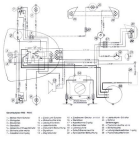

Transmission, Chassis, Lighting, Steering, Seats, Clutch, [...]

Honda TRX500FA TRX500FGA Rubicon TRX500 Manual

Complete service repair workshop manual for the: Suzuki DL650 V-Strom DL 650 Vstrom This is the same manual motorcycle dealerships use to repair your bike. Manual covers all the topics like: Engine Service, General Information, Transmission, Chassis, Lighting, Steering, Seats, [...]

Suzuki DL650 V Strom DL 650 Manual

Phillip Island Fun Day MGCoV members are invited to the Ducati Owners Club Victoria track day at Phillip Island. This Event is open for Invitational Member Registration.

MGCoV Rides and Events - Moto Guzzi

This BMW i3 guide will help you through the blind spots, inform you of the things that no one explained. It will also reveal the nice little surprises and help you correct the things that don't at first seem right. This is a guide for new owners, and we hope that there will be a lot more of you who follow.

BMW i3 Guide – The Electric Car Owner's Guide - full of

Suzuki Motor Corporation (Japanese: ????????, Hepburn: Suzuki Kabushiki-Kaisha) is a Japanese multinational corporation headquartered in Minami-ku, Hamamatsu. Suzuki manufactures automobiles, four-wheel drive vehicles, motorcycles, all-terrain vehicles (ATVs), outboard marine engines, wheelchairs and a variety of other small ...

Suzuki - Wikipedia

This page shows how to add Rivco LED turn signals to a Victory Cross Country motorcycle, including tips and potential pitfalls. You may find it useful when attempting ...

Adding Rivco LED Mirrors to a Victory Cross Country Motorcycle

Electronic Jet Kits (EJK) for EFI Power Sport Vehicles. EJK is an aftermarket EFI control module manufactured by Dobeck Performance "DP". Dobeck Performance is a worldwide leader in research and development for electronic fuel injection controllers to increase performance and drivability across a vast assortment of powersport vehicles.

Kenma Australia: Electronic Jet Kits, EFI Control modules

I was initially looking for a 2013 Leaf, but given my city's location (90 miles roundtrip to the airport and some other key destinations) the longer range of the 2016 SV model would eliminate all possible range anxiety.

So I Bought an Electric Car... - Mr. Money Mustache

Airbus 380: With 530Km of wires, cables and wiring harnesses weave their way throughout the airframe. With more than 100,000 wires and 40,300 connectors performing 1,150 separate functions, the Airbus A380 has the most complex electrical system Airbus had ever designed.

Motorsports ECU Wiring Harness Construction - RB Racing

Manuales de motos de la marca Honda en Inglés Se están mostrando 4505 resultados de Manuales de la marca Honda en Inglés. Nuestra base de datos cuenta con 117.194 documentos de motos de 317 categorías en más de 25 idiomas.

Manuales Honda en Inglés. Descarga gratis en PDFMotoManual.com