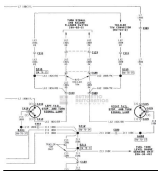

2014 DODGE RAM WIRING DIAGRAM

crowdsale.exmo.me

Dodge RAM 2500 and 3500 Cummins 24V diesel automatic transmission converter clutch cycling and repair.

Dodge Ram Cummins 24V Truck Converter Clutch Cycling Repair.

Chrysler (FCA US LLC) is recalling various Dodge, Chrysler, and RAM vehicles equipped with Kidde Plastic-Handle or Push Button 'Indicator' Fire Extinguishers.

2012 RAM 3500 Recalls | Cars.com

Find great deals on eBay for Dodge Challenger Radio in Other. Shop with confidence.

Dodge Challenger Radio | eBay

2014 Chassis Cab Pickup Modified Complete & Certified Vehicles – Safety Standards 08/01/2013

2014 Chassis Cab Pickup Modified Complete & Certified 08

View and Download Dodge Ram 3500 owner's manual online. Ram 3500 Automobile pdf manual download.

DODGE RAM 3500 OWNER'S MANUAL Pdf Download.

View and Download Dodge 2014 Grand Caravan owner's manual online. 2014 Grand Caravan Automobile pdf manual download. Also for: Grand caravan 2014.

DODGE 2014 GRAND CARAVAN OWNER'S MANUAL Pdf Download.

Winches & Winch Mounts. Off-Road Series Waterproof Winches9500lb - 12,500lb Synthetic or Steel Cable; Off-Road Series Integrated Winches10000lb - 12000lb Synthetic or Steel Cable

Application Chart for PRO TRAXX 4 Oval Nerf Step Bars

Wire A Thermostat img source : how-to-wire-it.com Thermostat Wiring Diagram thermostat wiring explained electrical line thermostat wiring explained in this article i am going to explain the function and wiring of the most mon home climate control thermostats this information is designed to help you...

davehaynes.me | Wiring diagram for inspiring

Installation Instructions, Guides, Help and Hints. Here you will find installation instructions, guides, and other usefull information when installing our products.

Lumens Xenon HID Installation Instructions, Help and Hints

Product Description. Fabtech Interior Cargo Rack for 2018-2019 4-Door Jeep JL Wranglers with a Hard Top. If you need some extra storage space the next time you take your 2018-2019 hard top JL Wrangler out on the trails, than this Fabtech Interior Cargo Rack (FTS24211) is screaming your name!

Fabtech FTS24211 Wrangler JL Interior Cargo Rack Hard Top

All Products limited to Vehicle Tow Rating, see Vehicle Owners Manual. Visit www.huskytow.com for Warranty Information/ Tech Support. ©2014 The Coast Distribution System, Inc.

Installation Instructions Kit, Base Rail Bracket Part # 31413

IMPORTANT SAFETY RECALL R36 / NHTSA 15V-459 This notice applies to your vehicle (VIN: xxxxxxxxxxxxxxxxx). This notice is sent to you in accordance with the National Traffic and Motor Vehicle Safety Act.

IMPORTANT SAFETY RECALL - Chrysler

Video Transcript for Curt Wiring - Wiring Adapters - C57674 Review. Today we're going to be reviewing part number C57674. This is the Curt Wiring Adapter from a 4 way flat to both a 7 way round and a 4 way flat.

Adapter 4 Pole to 7 Pole and 4 Pole w/Test Lamps Curt