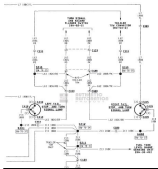

2014 DODGE RAM WIRING DIAGRAM

crowdsale.exmo.me

Been mentioned here already, even commented on by JeepCares I believe. The recall is an inspection of the installation of the booster cover to make sure it was properly applied.

Brake Booster Recall - Jeep Garage - Jeep Forum

Welcome to "How to Build a Powder Coating Oven - Part II." See How to Build a Powder Coating Oven Part 1. In part 1, we build the oven frame, we started skinning it in sheet metal, we added lights and the convection blower, and also insulation and heating elements.

How to Build a Powder Coating Oven Part II |Powder Coating

Delegation strategies for the NCLEX, Prioritization for the NCLEX, Infection Control for the NCLEX, FREE resources for the NCLEX, FREE NCLEX Quizzes for the NCLEX, FREE NCLEX exams for the NCLEX, Failed the NCLEX - Help is here

Comprehensive NCLEX Questions Most Like The NCLEX

Engine Swaps - 1978 Ford Cummins Crew Cab Conversion - This is the Crew I am building It is a 1978 F250 with a 351M Dana 44 front and a Dana 60 rear Paid $3400 For it. I will be getting the frame and axles powdercoated, with some extra little parts done as well. I will be putting a '95 Cummins in it. I have already...

1978 Ford Cummins Crew Cab Conversion - Ford Truck

Chrysler. 2001 Chrysler Concorde (and Dodge Intrepid) Pull the 10 amp sue out of "Cavity" 15. Basically, remove fuse 15. It's in the fuse list in the instruction manual.

DADRL - How To Disable DRLs - LightsOut.org

Remedy. BMW will notify owners, and dealers will replace the wiring and electrical connectors, free of charge. The recall is expected to begin December 18, 2017.

Safety Recall 17V-676 – Blower Motor Wiring – 2006-2011

Motor Vehicles . WARNING: Motor vehicles contain fuel, oils and fluids, battery posts, terminals and related accessories which contain lead and lead compounds and other chemicals known to the State of California to cause cancer, birth defects and other reproductive harm.

ATK Engines High Performance Crate Engine Small Block

AIRCRAFT SPRUCE CATALOG PDF DOWNLOAD : To view the files you'll need the Adobe Acrobat reader. If you don't have the Adobe reader, you can download it ahead of time from the Adobe Web site.