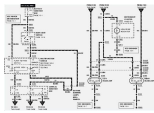

truck equipment industry. Our engineering, manufacturing and assembly operations take place in the USA.

Buyers Products Technical Service Bulletins | Buyers Products

2015 Gmc Sierra Tow Mirror Wiring Diagram also Fog Light Wiring Harness Gm furthermore D R Horton Home Plans 2012 together with Audi A4 3 0 Thermostat Location together with 2007 Dodge Durango Starter Location as well as La Z Radio further Chevy Suburban Tail Light Wiring Diagram also 2005 Corvette Convertible Fuse Box Diagram also 1997 Mercury ...

gmail.net - wiring diagrams image free

I have just bought a 8' fisher plow and need some installation instructions to put it on a 2000 F250 powerstroke. Also let me know any tips you may have to installing the plow.

Fisher plow Install | PlowSite

View and Download Ford Focus 2005 owner's manual online. Focus 2005 Automobile pdf manual download. Also for: 2005 focus.

FORD FOCUS 2005 OWNER'S MANUAL Pdf Download.

This information has been compiled from various sources, but most notably from the members of Weekend Freedom Machines.

WFMFiles.com

AmericanMuscle is proud to offer FREE SHIPPING on any order over $49! Free Shipping Offers are for Standard Ground Delivery service and are only valid for shipping addresses within the 48 Contiguous United States.

How to Install an Auto Meter Pro-Comp - AmericanMuscle

Ford. 2012+ models. It appears that DRLs are a configurable option on the vehicle's computer. A Ford dealer should be able to connect to the OBD port on the vehicle and disable the DRLs.

DADRL - How To Disable DRLs - LightsOut.org

Spyder Headlights; Spyder lights on Silverado before and after "Left headlight fit no problem but the right one required minor trimming to get the wiring pigtailed for the bulbs to fit behind the light.

Spyder Headlights | Huge Selection & Reviews | FREE SHIPPING!

With both the fog lights and the low beams on I have no problem seeing everything in front of me without blinding people. The bulbs I recommended for the fog and low beams are brighter than the first ones that I tried and seem to do a lot better.

LED Lighting Conversion | Tacoma World

If you found this page useful, consider linking to it. Simply copy and paste the code below into your web site (Ctrl+C to copy) It will look like this: How to Program A New Keyless Entry Remote Ford BA Falcon

How to Program A New Keyless Entry Remote Ford BA Falcon

The Ford Torino is an automobile that was produced by Ford for the North American market between 1968 and 1976. It was a competitor in the intermediate market segment.

Ford Torino - Wikipedia

Meyer Plow information. Specifications, wiring diagrams, historic information, repair and rebuild instructions for Meyer snow plows and E-47 pumps, E-57 pumps, and E-60 pumps. All things Meyer can be found on this page. Snow plow service and repair.

Meyer Snow Plow Information - All models, pumps, and