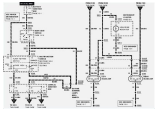

2012 FORD HEADLIGHT WIRING DIAGRAM

crowdsale.exmo.me

Mercury Capri is an automobile nameplate marketed by the Mercury division of Ford Motor Company on three distinct automobiles between 1970 and 1994.

Mercury Capri - Wikipedia

Research Subaru prices, specifications, colors, rebates, options, photographs, magazine reviews and more. Cars101.com is an unofficial website.

Subaru Research Site- specs, prices, options, 2019, 2018

LEDGlow's Red Expandable SMD LED Interior Lighting Kit features 12.5 inch flexible tubes with 12 SMD LEDs per tube and 18 distinct lighting patterns.

Red Expandable SMD LED Interior Lights - LEDGlow Lighting

Home. Bremen | Germany