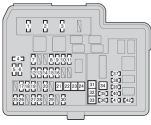

2011 PRIUS FUSE BOX DIAGRAM

crowdsale.exmo.me

The potential of lithium ion (Li-ion) batteries to be the major energy storage in off-grid renewable energy is presented. Longer lifespan than other technologies along with higher energy and power densities are the most favorable attributes of Li-ion batteries.