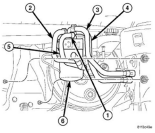

2010 DODGE JOURNEY FUEL FILTER LOCATION

crowdsale.exmo.me

---

journey at the entry level dodge journey 2010 petes very favourably with many mid sized family cars but offers a good deal more flexibility than 2017 Dodge Journey Pricing Ratings Reviews Kelley Blue 2010... [Read More »](#)

2010 Dodge Journey Fuel Economy - Image Economy and

View detailed gas mileage data for the 2010 Dodge Journey. Use our handy tool to get estimated annual fuel costs based on your driving habits.