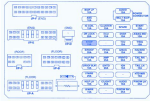

2009 Kia Borrego Radio Not Working After Replacing Blown

Kia Rio Fuse Box.pdf Ebook Chapter 1 : Ebook Kia Rio Fuse Box.pdf Kia Rio Fuse Box.pdf Ebook How you can Value Your Kia Rio Fuse Box.pdf Ebook eBook Youâ€™ve written and compiled an Kia Rio Fuse Box.pdf Ebook ebook. Now itâ€™s a must to decide how a lot to charge for it. Discovering the appropriate worth is crucial to the success of your product. If you cost too little Kia Rio Fuse ...

[PDF Download] Kia Rio Fuse Box.pdf Ebook

Kia Rio 2003 1.3 litre, manual 130000 miles Engine Wiring Looking for a wiring diagram for the engine bay harness as some shit cut a section of the harness out and I need the diagram to repair the damage.

Kia Rio problems and issues - StartMyCar

For Kia Rio 2005, 2006, 2007, 2008, 2009, 2010, 2011 model year. Fuse box in engine compartment. fuse box location. fuse box diagram. legend. 1 AC condenser blower ...