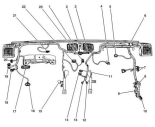

Working on 2013 Silverado 2500 with a tcm communication

BDS high clearance 6" lift kit features Fox coil-overs fits 2007 - 2013 Chevrolet/GMC 4WD 1500 Series Silverado/Serria 1/2 ton. Increases ground clearance by 91%.

2007-2013 Chevy / GMC 1/2 Ton Pickup 4WD 6" lift kit 176F

View and Download CHEVROLET CHEVY-1957-1965-WIRING DIAGRAMS wiring diagram online. CHEVY-1957-1965-WIRING DIAGRAMS Automobile pdf manual download. Also for: 1957 6, 1957 v8, 1957 corvette, 1958 6, 1958 v8, 1958 corvette, 1959 corvette, 1959 6, 1959 v8, 1960 6, 1960 v8, 1960 corvair,...

CHEVROLET CHEVY-1957-1965-WIRING DIAGRAMS WIRING DIAGRAM

1-888-362-4266 WIND DEFLECTORSICON 41 Model Icon Hook FORD 2015-2016 F-150 9 2011-2014 F-150 2 2004-2010 F-150 6 1997-2003 F-150 8 2011-2014 F-250 - F-550, Super Duty 2

WIND DEFLECTORSICON 41 - IconDirect.com

You don't need to run around in search of repair parts for your Chevy. You'll find everything you need for a successful repair right here on our digital shelves.

Chevy Parts | Replacement, Maintenance, Repair - CARiD.com

Les deux premiers pick-ups fabriqués par Chevrolet portant le nom de Silverado ont vu le jour en 1973 pour le premier et en 1987 pour le second.

Chevrolet Silverado — Wikipédia

The Chevy Blazer is the smallest full-size SUV model of the General Motors truck family. This vehicle was launched in 1969 and maintained in production until 2005.

Chevy Blazer Parts | Replacement, Maintenance, Repair

Version 16.30 RV / Chassis Make Coach / Chassis Model Year Chassis Type Chassis Model Mounting Hardware Kit 2016 Motorhome Fit Guide Lifetime Vehicle Warranty • 1 Hour Bolt-on install • Easy to Center • No Welding • No drilling • Maintenance free

Fit Guide 16.30 - Safe T Plus Steering Control / RV

Il Silverado è un pick-up full-size prodotto dalla Chevrolet dal 1998. Il modello deriva dal GMC Sierra, che è sul mercato dal 1975. I due modelli sono praticamente identici, tranne che per l'allestimento interno.

Chevrolet Silverado - Wikipedia

This website uses cookies so that we can provide you with the best user experience. By continuing to use this website you are giving consent to cookies being used.

MILEAGE ODOMETER KM MILES CORRECTION ADJUST EEPROM - Selfy

OUR CUSTOM FIT SEAT COVERS. Our factory uses state of the art technology to take our Seat Covers from the intangible to the concrete. We use state of the art digitizing technology to make sure our custom made seat covers fit your car seat or truck seat like a glove.