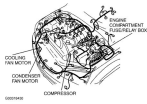

Rustic Kitchen Cabinet Designs. The Best Rustic Kitchen Cabinet Designs Free Download PDF And Video. Get Rustic Kitchen Cabinet Designs: These free woodworking plans will help the beginner all the way up to the expert craft...

75+ Best DIY Rustic Kitchen Cabinet Designs Free PDF Video

KIA, cont. Spectra, Sephia 2004-09 . . . . .26-32 2 .0L 2000-04 1 .6L, 1 .8L . . . . . 22-30 LEXUS CT200h, HS250h 2010-16 ...

Engine Oil Drain Plug Torque Chart • 1997–2016

8 W X 12 L Pergola Attached To House Plans. The Best 8 W X 12 L Pergola Attached To House Plans Free Download PDF And Video. Get 8 W X 12 L Pergola Attached To House Plans: The Internets Original and Largest free woodworking plans and projects links database.

68+ Best DIY 8 W X 12 L Pergola Attached To House Plans

'00 Sonata (retired) '99 Elantra Wagon (retired) '03 Kia Sedona 2012 Kia Sedona 2007 Hyundai Tucson

Clutch replacement - workshop manual - Hyundai Forums

Both brake lights are out on my 2008 Toyota Sienna - I cannot find a fuse for the brake lights? -

Toyota Sienna Questions - Both brake lights are out on my

The Foxwell NT520 PRO is a device for the small workshop or demanding hobbyists. It is a unique tool that delivers OE-level diagnosis for different car brands and supports the most commonly required service features.

Foxwell NT520 Pro Multi-System Scanner Update Version of NT510

Tire Pressure Monitoring Systems from Bartec USA. Our expertise in Tire Pressure Monitoring System has been commercially implemented in Automotive Manufacturing, Tire Shop TPMS Tools, TPMS Sensors & Tire Pressure Monitoring Technology with all leading USA, European & Asian Models

Tire-pressure monitoring system

Die Hyundai Motor Company (HMC; ?? ??? = Moderne Automobile), ein südkoreanischer Automobilhersteller der Hyundai Motor Group, wurde 1967 von Chung Ju-yung gegründet.

Hyundai Motor Company – Wikipedia

Questia is an online library of more than 14 million books, journals, and articles, plus helpful citation tools to help students and instructors with their research.

About Questia | Questia, Your Online Research Library

(Click here for bottom) P p p, P Momentum. Utility of the concept of momentum, and the fact of its conservation (in toto for a closed system) were discovered by Leibniz.