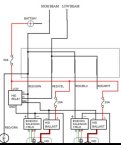

2004 DODGE RAM WIRING

crowdsale.exmo.me

Pilot-house Truck Knowledge - Dodge Pilothouse Era Truck

Wiring Code Identification Information WIRING GUIDELINES FOR 2003 DODGE TRUCK AFTERMARKET/BODY BUILDERS 1. Introduction These guidelines are intended as an aid in wiring

WIRE CODE IDENTIFICATION - Ram Body Builder

Honda Civic Cabin Filter Location 2001 Vw Jetta Radio Wiring Gm 10si Alternator Wiring Diagram 2003 Chevy Trailblazer Radio Chrysler Radio Wiring Diagrams Toyota Camry 2003 Fuse Box 2004 Suzuki Drz 400 Wiring Diagram Mini Cooper Thermostat Location Geo Tracker Oil Pressure Switch Location 1986 Dodge Truck Radio Wiring Diagram Auto Wiring ...

2001 Jeep Wrangler Starter Wiring Diagram - wiring

Find great deals on eBay for PT Cruiser Radio in Other. Shop with confidence.

PT Cruiser Radio: Parts & Accessories | eBay

Content submitted by Users is not endorsed by CarGurus, does not express the opinions of CarGurus, and should not be considered reviewed, screened, or approved by CarGurus.

Dodge Durango Questions - radio removal - CarGurus

Site Map Main Menu ALL IN + OUT PRINT-Towing Basics TOWING MATH weight and 150 pounds (allowance for the driver) from the The towing charts located in the "Model Lineup" section of

Towing Basics - Ram Body Builder

Buy this New Vintage USA White Performance II Instrument Cluster Overlay for your 1999-2004 Mustang from CJ Pony Parts! New Vintage USA manufactures this overlay from hand-screen-printed polycarbonate for extreme durability that will last for many years.

New Vintage USA Instrument Cluster Overlay Performance II

Discover more about the 2018 RAM 1500 pickup truck. Explore interior & exterior features, accessories, specs, MPG, towing capacity and more.

2018 RAM 1500 Truck | RAM Trucks Canada

Product Description. Fabtech Interior Cargo Rack for 2018-2019 4-Door Jeep JL Wranglers with a Hard Top. If you need some extra storage space the next time you take your 2018-2019 hard top JL Wrangler out on the trails, than this Fabtech Interior Cargo Rack (FTS24211) is screaming your name!

Fabtech FTS24211 Wrangler JL Interior Cargo Rack Hard Top

I believe the answer is no, not available in 1969. Yes 68 and 70. Let me explain. Here is what I know: Petty Blue was available in 1968 on the Plymouth Road Runner for those vehicles that were special order and special paint coded.

69 RR with 99 99 paint code (petty blue) ? was it avalible

CAUTION. The fuel system contains high pressure fuel up to 25,000 PSI. Do Not use you fingers to find leaks! High pressure fuel entering your bloodstream may result in amputation or loss of life.

Dodge Diesel Diagnostics | Oregon Fuel Injection

Replacement Parts For Jeep®, Chrysler & Dodge Vehicles. Crown Automotive offers the largest line of replacement parts for Jeep®, as well as a growing line of parts for Chrysler & Dodge vehicles.

Installation Instructions | Crown Automotive Sales Co